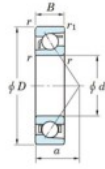

Deep groove ball bearing single row 7326-C-FY-JTEKT - 7326-C-FY-JTEKT

<https://www.123bearing.eu/bearing-housing/deep-groove-bearing/single-row/7326-c-fy-jtekt>

Boundary dimensions

Bearing No.	Boundary dimensions (mm)					Basic load ratings (kN)		Fatigue load factor		Limiting speeds (min ⁻¹) (Grease lub.)
	d	D	B	r max	r1 max	Cr	Cor	Ca	Cb	
7326C FY	130	280	58	4	1.5	368	314	11.3	13.7	3800

PRODUCT FEATURES

Brand	JTEKT
N° Ean13	3616060643025
Inside diameter	130 mm
Outside diameter	280 mm
Thickness	58 mm
Limiting speed	3800 rpm
Dynamic load	368 kN
Static load	314 kN
Packaging	1

contact@123bearing.eu