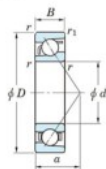

Deep groove ball bearing single row 7028-C-FY-JTEKT - 7028-C-FY-JTEKT

<https://www.123bearing.eu/bearing-housing/deep-groove-bearing/single-row/7028-c-fy-jtekt>

Boundary dimensions

Single row angular bearing

Bearing No.	Boundary dimensions(mm)					Basic load ratings(kN)		Fatigue load factor		Limiting speed(min-1) Grease lub.
	d	D	B	r1(min)	r1(max)	Cr	Cor	Cu	f0	
7028C FY	140	210	33	2	1	165	145	6	16	4500

PRODUCT FEATURES

Brand	JTEKT
N° Ean13	3616060643094
Inside diameter	140 mm
Outside diameter	210 mm
Thickness	33 mm
Limiting speed	4500 rpm
Dynamic load	165 kN
Static load	145 kN
Packaging	1

contact@123bearing.eu

+33 359 36 04 90