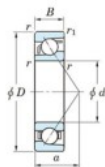

Deep groove ball bearing single row 7328-B-FY-JTEKT - 7328-B-FY-JTEKT

<https://www.123bearing.eu/bearing-housing/deep-groove-bearing/single-row/7328-b-fy-jtekt>

Boundary dimensions

Single row angular bearing

Bearing No.	Boundary dimensions(mm)					Basic load ratings(kN)		Fatigue load limit(kN)		factor	Limiting speeds(min-1) Grease lub.
	d	D	B	r1mm	r1mm	Cr	C0r	Cu	fu		
7328B FY	140	300	62	4	1.5	378	344	12	-	1900	

PRODUCT FEATURES

Brand	JTEKT
N° Ean13	3616060643131
Inside diameter	140 mm
Inside diameter	5.512" inch
Outside diameter	300 mm
Outside diameter	11.811" inch
Thickness	62 mm
Thickness	2.441" inch
Limiting speed	1900 rpm
Dynamic load	378 kN
Static load	344 kN
Packaging	1