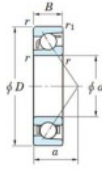

## Deep groove ball bearing single row 7030-FY-JTEKT - 7030-FY-JTEKT

<https://www.123bearing.eu/bearing-housing/deep-groove-bearing/single-row/7030-fy-jtekt>

Boundary dimensions

Single row angular bearing

Bearing No.	Boundary dimensions(mm)					Basic load ratings(kN)		Fatigue load limit(kN)	factor	Limiting speeds(min-1) Grease lub.
	d	D	B	r(mm)	r1(mm)	Cr	Cor	Cu		
7030 FY	150	225	35	2.1	1.1	171	154	5.95	-	3000

### PRODUCT FEATURES

Brand	JTEKT
N° Ean13	3616060643209
Inside diameter	150 mm
Outside diameter	225 mm
Thickness	35 mm
Limiting speed	3000 rpm
Dynamic load	171 kN
Static load	154 kN
Packaging	1

[contact@123bearing.eu](mailto:contact@123bearing.eu)