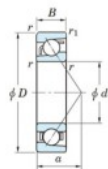

Deep groove ball bearing single row 7030-C-FY-JTEKT - 7030-C-FY-JTEKT

<https://www.123bearing.eu/bearing-housing/deep-groove-bearing/single-row/7030-c-fy-jtekt>

Boundary dimensions

Single row angular bearing

Bearing No.	Boundary dimensions(mm)						Basic load ratings(kN)		Fatigue load limit(kN)		Limiting factor	
	d	D	B	r(mm)	r1(mm)	Cr	Cor	Cu	f0	10	speed(min-1) Grease lub.	
7030C FY	150	225	35	2.1	1.1	188	169	6.7	16.1		4200	

PRODUCT FEATURES

Brand	JTEKT
N° Ean13	3616060643216
Inside diameter	150 mm
Outside diameter	225 mm
Thickness	35 mm
Limiting speed	4200 rpm
Dynamic load	188 kN
Static load	169 kN
Packaging	1

contact@123bearing.eu