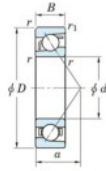

Deep groove ball bearing single row 7230-FY-JTEKT - 7230-FY-JTEKT

<https://www.123bearing.eu/bearing-housing/deep-groove-bearing/single-row/7230-fy-jtekt>

Boundary dimensions

Single row angular bearing

Bearing No.	Boundary dimensions(mm)						Basic load ratings(kN)		Fatigue load limit(kN)		factor	Limiting speeds(min-1) Grease Lub.
	d	D	B	r1(min)	r1(max)	r2	Cr	Cor	Cu	Sp		
7230 FY	150	270	45	3	1.1	310	280	9.95	-	-	2700	

PRODUCT FEATURES

Brand	JTEKT
N° Ean13	3616060643230
Inside diameter	150 mm
Inside diameter	5.906" inch
Outside diameter	270 mm
Outside diameter	10.63" inch
Thickness	45 mm
Thickness	1.772" inch
Limiting speed	2700 rpm
Dynamic load	310 kN
Static load	280 kN
Packaging	1