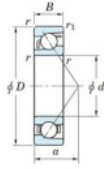

Deep groove ball bearing single row 7032-FY-JTEKT - 7032-FY-JTEKT

<https://www.123bearing.eu/bearing-housing/deep-groove-bearing/single-row/7032-fy-jtekt>

Boundary dimensions

Single row angular bearing

Bearing No.	Boundary dimensions(mm)						Basic load ratings(kN)		Fatigue load limit(kN)		factor	Limiting speeds(min-1) Grease lub.
	d	D	B	r1(max)	r1(min)	Cr	Cor	Cu	fu			
7032 FY	160	240	38	2.1	1.1	194	176	6.65	-	-	2800	

PRODUCT FEATURES

Brand	JTEKT
N° Ean13	3616060643322
Inside diameter	160 mm
Outside diameter	240 mm
Thickness	38 mm
Limiting speed	2800 rpm
Dynamic load	194 kN
Static load	176 kN
Packaging	1

contact@123bearing.eu