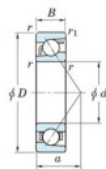

Deep groove ball bearing single row 7232-FY-JTEKT - 7232-FY-JTEKT

<https://www.123bearing.eu/bearing-housing/deep-groove-bearing/single-row/7232-fy-jtekt>

Boundary dimensions

Single row angular bearing

Bearing No.	Boundary dimensions(mm)					Basic load ratings(kN)		Fatigue load limit(kN)		factor f0	Limiting speed(min-1) Grease lub.
	d	D	B	r (mm)	r1 (mm)	Cr	Cor	C0			
7232 FY	160	290	48	3	1.1	288	263	9.05	-	-	2500

PRODUCT FEATURES

Brand	JTEKT
N° Ean13	3616060643346
Inside diameter	160 mm
Outside diameter	290 mm
Thickness	48 mm
Limiting speed	2500 rpm
Dynamic load	288 kN
Static load	263 kN
Packaging	1

contact@123bearing.eu