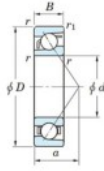

## Deep groove ball bearing single row 7934-C-FY-JTEKT - 7934-C-FY-JTEKT

<https://www.123bearing.eu/bearing-housing/deep-groove-bearing/single-row/7934-c-fy-jtekt>

Boundary dimensions

Single row angular bearing

Bearing No.	Boundary dimensions(mm)					Basic load ratings(kN)		Fatigue load limit(kN)		factor B	Limiting speeds(min-1) Grease lub.
	d	D	B	r(mm)	r1(mm)	Cr	Cbr	Cu			
7934C FY	170	230	28	2	1	157	151	5.75	16.6		3900

## PRODUCT FEATURES

Brand	JTEKT
N° Ean13	3616060643414
Inside diameter	170 mm
Outside diameter	230 mm
Thickness	28 mm
Limiting speed	3900 rpm
Dynamic load	157 kN
Static load	151 kN
Packaging	1

[contact@123bearing.eu](mailto:contact@123bearing.eu)