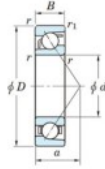

Deep groove ball bearing single row 7034-B-FY-JTEKT - 7034-B-FY-JTEKT

<https://www.123bearing.eu/bearing-housing/deep-groove-bearing/single-row/7034-b-fy-jtekt>

Boundary dimensions

Single row angular bearing

Bearing No.	Boundary dimensions(mm)					Basic load ratings(kN)		Fatigue load limit(kN)		factor	Limiting speeds(min-1) Grease lub.
	d	D	B	r1(mm)	r2(mm)	Cr	Cor	Cu	fu		
7034B FY	170	260	42	2.1	1.1	208	193	6.9	-	1900	

PRODUCT FEATURES

Brand	JTEKT
N° Ean13	3616060643438
Inside diameter	170 mm
Outside diameter	260 mm
Thickness	42 mm
Limiting speed	1900 rpm
Dynamic load	208 kN
Static load	193 kN
Packaging	1

contact@123bearing.eu