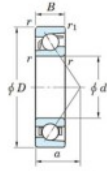

## Deep groove ball bearing single row 7034-FY-JTEKT - 7034-FY-JTEKT

<https://www.123bearing.eu/bearing-housing/deep-groove-bearing/single-row/7034-fy-jtekt>

Boundary dimensions

Single row angular bearing

Bearing No.	Boundary dimensions(mm)					Basic load ratings(kN)		Fatigue load limit(kN)		factor	Limiting speed(min-1) Grease lub.
	d	D	B	r(mm)	r1(mm)	Cr	C0r	Cu	fl		
7034 FY	170	260	42	2.1	1.1	232	214	7.9	-	-	2600

## PRODUCT FEATURES

Brand	JTEKT
N° Ean13	3616060643445
Inside diameter	170 mm
Outside diameter	260 mm
Thickness	42 mm
Limiting speed	2600 rpm
Dynamic load	232 kN
Static load	214 kN
Packaging	1

[contact@123bearing.eu](mailto:contact@123bearing.eu)