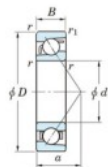

Deep groove ball bearing single row 7034-C-FY-JTEKT - 7034-C-FY-JTEKT

<https://www.123bearing.eu/bearing-housing/deep-groove-bearing/single-row/7034-c-fy-jtekt>

Boundary dimensions

Single row angular bearing

Bearing No.	Boundary dimensions (mm)					Basic load ratings (kN)		Fatigue load factor		Limiting
	d	D	B	r (mm)	r1 (mm)	Cr	C0r	Cu	f0	speed (min-1) Grease lub.
7034C FY	170	260	42	2.1	1.1	256	234	8.95	15.9	3600

PRODUCT FEATURES

Brand	JTEKT
N° Ean13	3616060643452
Inside diameter	170 mm
Outside diameter	260 mm
Thickness	42 mm
Limiting speed	3600 rpm
Dynamic load	256 kN
Static load	234 kN
Packaging	1

contact@123bearing.eu