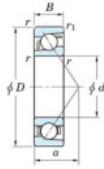

Deep groove ball bearing single row 7036-B-FY-JTEKT - 7036-B-FY-JTEKT

<https://www.123bearing.eu/bearing-housing/deep-groove-bearing/single-row/7036-b-fy-jtekt>

Boundary dimensions

Single row angular bearing

Bearing No.	Boundary dimensions(mm)						Basic load ratings(kN)		Fatigue load		Limiting
	d	D	B	r1min	r1max	Cr	Cor	Cu	f0	speeds(min-1) (Grease lub.)	
7036B FY	180	280	46	2.1	1.1	237	228	7.95	-	1800	

PRODUCT FEATURES

Brand	JTEKT
N° Ean13	3616060643537
Inside diameter	180 mm
Outside diameter	280 mm
Thickness	46 mm
Limiting speed	1800 rpm
Dynamic load	237 kN
Static load	228 kN
Packaging	1

contact@123bearing.eu

+33 359 36 04 90