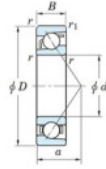

Deep groove ball bearing single row 7236-C-FY-JTEKT - 7236-C-FY-JTEKT

<https://www.123bearing.eu/bearing-housing/deep-groove-bearing/single-row/7236-c-fy-jtekt>

Boundary dimensions

Single row angular bearing

Bearing No.	Boundary dimensions(mm)					Basic load ratings(kN)		Fatigue load limit(kN)	factor	Limiting speeds(min-1)
	d	D	B	r (mm)	r1 (mm)	Cr	C0r	Cu	f0	Grease lub.
7236C FY	180	320	52	4	1.5	400	393	12.8	14.9	3000

PRODUCT FEATURES

Brand	JTEKT
N° Ean13	3616060643582
Inside diameter	180 mm
Outside diameter	320 mm
Thickness	52 mm
Limiting speed	3000 rpm
Dynamic load	400 kN
Static load	393 kN
Packaging	1

contact@123bearing.eu