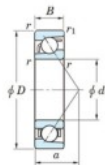

## Deep groove ball bearing single row 7336-FY-JTEKT - 7336-FY-JTEKT

<https://www.123bearing.eu/bearing-housing/deep-groove-bearing/single-row/7336-fy-jtekt>

Boundary dimensions

Single row angular bearing

Bearing No.	Boundary dimensions(mm)					Basic load ratings(kN)		Fatigue load limit(kN)		factor	Limiting speeds(min-1) Grease lub.
	d	D	B	r (mm)	r1 (mm)	Cr	Cor	Cu	Co		
7336 FY	180	380	75	4	1.5	512	534	16.5	-	-	1900

### PRODUCT FEATURES

Brand	JTEKT
N° Ean13	3616060643605
Inside diameter	180 mm
Outside diameter	380 mm
Thickness	75 mm
Limiting speed	1900 rpm
Dynamic load	512 kN
Static load	534 kN
Packaging	1

[contact@123bearing.eu](mailto:contact@123bearing.eu)