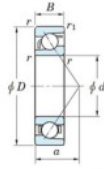

Deep groove ball bearing single row 7038-B-FY-JTEKT - 7038-B-FY-JTEKT

<https://www.123bearing.eu/bearing-housing/deep-groove-bearing/single-row/7038-b-fy-jtekt>

Boundary dimensions

Single row angular bearing

Bearing No.	Boundary dimensions(mm)					Basic load ratings(kN)		Fatigue load limit(kN)		factor	Limiting speeds(min-1) (Grease lub.)
	d	D	B	r1(mm)	r2(mm)	C _r	C _{0r}	C _u	60		
7038B FY	190	290	46	2.1	1.1	243	241	8.15	-	-	1700

PRODUCT FEATURES

Brand	JTEKT
N° Ean13	3616060643629
Inside diameter	190 mm
Outside diameter	290 mm
Thickness	46 mm
Limiting speed	1700 rpm
Dynamic load	243 kN
Static load	241 kN
Packaging	1

contact@123bearing.eu