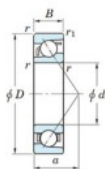

Deep groove ball bearing single row 7238-B-FY-JTEKT - 7238-B-FY-JTEKT

<https://www.123bearing.eu/bearing-housing/deep-groove-bearing/single-row/7238-b-fy-jtekt>

Boundary dimensions

Single row angular bearing

Bearing No.	Boundary dimensions(mm)					Basic load ratings(kN)		Fatigue load limit(kN)		factor	Limiting speed(min-1) Grease lub.
	d	D	B	r(mm)	r1(mm)	Cr	Cor	Cu	U		
7238B FY	190	340	55	4	1.5	341	353	11.2	-	-	1500

PRODUCT FEATURES

Brand	JTEKT
N° Ean13	3616060643650
Inside diameter	190 mm
Inside diameter	7.48" inch
Outside diameter	340 mm
Outside diameter	13.386" inch
Thickness	55 mm
Thickness	2.165" inch
Limiting speed	1500 rpm
Dynamic load	341 kN
Static load	353 kN
Packaging	1