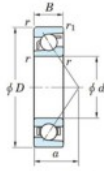

Deep groove ball bearing single row 7238-FY-JTEKT - 7238-FY-JTEKT

<https://www.123bearing.eu/bearing-housing/deep-groove-bearing/single-row/7238-fy-jtekt>

Boundary dimensions

Single row angular bearing

Bearing No.	Boundary dimensions(mm)						Basic load ratings(kN)		Fatigue load limit(kN)		Limiting speeds(min-1) Grease lub.
	d	D	B	r1(min)	r1(max)	Cr	Cor	Cu	fu		
7238 FY	190	340	55	4	1.5	379	390	12.4	-	2000	

PRODUCT FEATURES

Brand	JTEKT
N° Ean13	3616060643667
Inside diameter	190 mm
Outside diameter	340 mm
Thickness	55 mm
Limiting speed	2000 rpm
Dynamic load	379 kN
Static load	390 kN
Packaging	1

contact@123bearing.eu