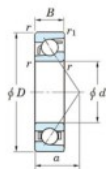

Deep groove ball bearing single row 7040-B-FY-JTEKT - 7040-B-FY-JTEKT

<https://www.123bearing.eu/bearing-housing/deep-groove-bearing/single-row/7040-b-fy-jtekt>

Boundary dimensions

Single row angular bearing

Bearing No.	Boundary dimensions(mm)					Basic load ratings(kN)		Fatigue load limit(kN)		factor	Limiting speeds(min-1) Grease lub.
	d	D	B	r1mm	r2mm	Cr	Cor	Ca	C0		
7040B FY	200	310	51	2.1	1.1	273	279	9.05	-	-	1600

PRODUCT FEATURES

Brand	JTEKT
N° Ean13	3616060643711
Inside diameter	200 mm
Inside diameter	7.874" inch
Outside diameter	310 mm
Outside diameter	12.205" inch
Thickness	51 mm
Thickness	2.008" inch
Limiting speed	1600 rpm
Dynamic load	273 kN
Static load	279 kN
Packaging	1