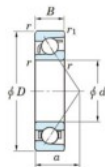

Deep groove ball bearing single row 7040-FY-JTEKT - 7040-FY-JTEKT

<https://www.123bearing.eu/bearing-housing/deep-groove-bearing/single-row/7040-fy-jtekt>

Boundary dimensions

Single row angular bearing

Bearing No.	Boundary dimensions(mm)						Basic load ratings(kN)		Fatigue load limit(kN)		Limiting speed(min-1)
	d	D	B	r (mm)	r1 (mm)	Cr	Co	Cu	f0	Grease lub.	
7040 FY	200	310	51	2.1	1.1	304	309	10	-	2100	

PRODUCT FEATURES

Brand	JTEKT
N° Ean13	3616060643728
Inside diameter	200 mm
Outside diameter	310 mm
Thickness	51 mm
Limiting speed	2100 rpm
Dynamic load	304 kN
Static load	309 kN
Packaging	1

contact@123bearing.eu