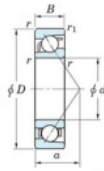

Deep groove ball bearing single row 7240-B-FY-JTEKT - 7240-B-FY-JTEKT

<https://www.123bearing.eu/bearing-housing/deep-groove-bearing/single-row/7240-b-fy-jtekt>

Boundary dimensions

Single row angular bearing

Bearing No.	Boundary dimensions(mm)					Basic load ratings(kN)		Fatigue load limit(kN)		factor	Limiting speeds(min-1) (Grease lub.)
	d	D	B	r1(mm)	r2(mm)	Cr	C0r	Cu	fu		
7240B FY	200	360	58	4	1.5	365	384	11.9	-	-	1400

PRODUCT FEATURES

Brand	JTEKT
N° Ean13	3616060643742
Inside diameter	200 mm
Outside diameter	360 mm
Thickness	58 mm
Limiting speed	1400 rpm
Dynamic load	365 kN
Static load	384 kN
Packaging	1

contact@123bearing.eu