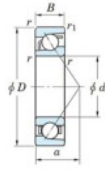

Deep groove ball bearing single row 7240-FY-JTEKT - 7240-FY-JTEKT

<https://www.123bearing.eu/bearing-housing/deep-groove-bearing/single-row/7240-fy-jtekt>

Boundary dimensions

Single row angular bearing

Bearing No.	Boundary dimensions(mm)					Basic load ratings(kN)		Fatigue load limits(kN)		factor	Limiting speeds(min-1) Grease lub.
	d	D	B	r(mm)	r1(mm)	Cr	C0r	Cu	10		
7240 FY	200	360	58	4	1.5	405	423	13.1	-	-	1900

PRODUCT FEATURES

Brand	JTEKT
N° Ean13	3616060643759
Inside diameter	200 mm
Outside diameter	360 mm
Thickness	58 mm
Limiting speed	1900 rpm
Dynamic load	405 kN
Static load	423 kN
Packaging	1

contact@123bearing.eu