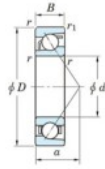

Deep groove ball bearing single row 7240-C-FY-JTEKT - 7240-C-FY-JTEKT

<https://www.123bearing.eu/bearing-housing/deep-groove-bearing/single-row/7240-c-fy-jtekt>

Boundary dimensions

Single row angular bearing

Bearing No.	Boundary dimensions(mm)					Basic load ratings(kN)		Fatigue load limits(kN)		factor	Limiting speeds(min-1) Grease lub.
	d	D	B	r(mm)	r1(mm)	Cr	Cor	Cu			
7240 FY	200	360	58	4	1.5	405	423	13.1	-	1900	

PRODUCT FEATURES

Brand	JTEKT
N° Ean13	3616060643766
Inside diameter	200 mm
Outside diameter	360 mm
Thickness	58 mm
Limiting speed	2600 rpm
Dynamic load	442 kN
Static load	460 kN
Packaging	1

contact@123bearing.eu