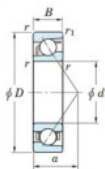

Deep groove ball bearing single row 7340-B-FY-JTEKT - 7340-B-FY-JTEKT

<https://www.123bearing.eu/bearing-housing/deep-groove-bearing/single-row/7340-b-fy-jtekt>

Boundary dimensions

Single row angular bearing

Bearing No.	Boundary dimensions(mm)						Basic load ratings(kN)		Fatigue load	factor	Limiting speeds(min-1)
	a	D	B	r(mm)	r1(mm)	r2(mm)	Cr	C0r	Cr	f0	Grease lub.
7340B FY	200	420	80	5	2		541	602	17.7	-	1200

PRODUCT FEATURES

Brand	JTEKT
N° Ean13	3616060643773
Inside diameter	200 mm
Outside diameter	420 mm
Thickness	80 mm
Limiting speed	1200 rpm
Dynamic load	541 kN
Static load	602 kN
Packaging	1

contact@123bearing.eu