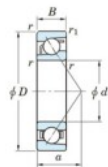

Deep groove ball bearing single row 7044-B-FY-JTEKT - 7044-B-FY-JTEKT

<https://www.123bearing.eu/bearing-housing/deep-groove-bearing/single-row/7044-b-fy-jtekt>

Boundary dimensions

Single row angular bearing

Bearing No.	Boundary dimensions (mm)					Basic load ratings (kN)		Fatigue load limit (kN)		Limiting speeds (min-1)	
	d	D	B	r (mm)	r1 (mm)	Cr	C0r	C0	f0	Groase lub.	
7044B FY	220	340	56	3	1.1	299	318	9.8	-	-	1400

PRODUCT FEATURES

Brand	JTEKT
N° Ean13	3616060643797
Inside diameter	220 mm
Outside diameter	340 mm
Thickness	56 mm
Limiting speed	1400 rpm
Dynamic load	299 kN
Static load	318 kN
Packaging	1

contact@123bearing.eu