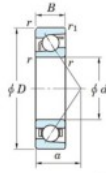

## Deep groove ball bearing single row 7244-FY-JTEKT - 7244-FY-JTEKT

<https://www.123bearing.eu/bearing-housing/deep-groove-bearing/single-row/7244-fy-jtekt>

Boundary dimensions

Single row angular bearing

Bearing No.	Boundary dimensions(mm)					Basic load ratings(kN)		Fatigue load limit(kN)		factor	Limiting speeds(min-1) Grease lub.
	d	D	B	r1(mm)	r2(mm)	Cr	C0r	Cu	10		
7244 FY	220	400	65	4	1.5	-	515	-	-	-	1700

## PRODUCT FEATURES

Brand	JTEKT
N° Ean13	3616060643810
Inside diameter	220 mm
Outside diameter	400 mm
Thickness	65 mm
Limiting speed	1700 rpm
Static load	515 kN
Packaging	1

[contact@123bearing.eu](mailto:contact@123bearing.eu)