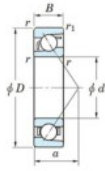

Deep groove ball bearing single row 7048-B-FY-JTEKT - 7048-B-FY-JTEKT

<https://www.123bearing.eu/bearing-housing/deep-groove-bearing/single-row/7048-b-fy-jtekt>

Boundary dimensions

Single row angular bearing

Bearing No.	Boundary dimensions (mm)					Basic load ratings (kN)		Fatigue load factor		Limiting speeds (min-1) Grease lub.
	d	D	B	r (mm)	r1 (mm)	Cr	Cor	Cu	f0	
7048B FY	240	360	56	3	1.1	325	338	11.1	-	1300

PRODUCT FEATURES

Brand	JTEKT
N° Ean13	3616060643834
Inside diameter	240 mm
Outside diameter	360 mm
Thickness	56 mm
Limiting speed	1300 rpm
Dynamic load	325 kN
Static load	338 kN
Packaging	1

contact@123bearing.eu