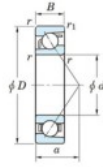

Deep groove ball bearing single row 7248-B-FY-JTEKT - 7248-B-FY-JTEKT

<https://www.123bearing.eu/bearing-housing/deep-groove-bearing/single-row/7248-b-fy-jtekt>

Boundary dimensions

Single row angular bearing

Bearing No.	Boundary dimensions(mm)					Basic load ratings(kN)		Fatigue load limit(kN)		factor	Limiting speeds(min-1) Grease/oil
	d	D	B	r1 (mm)	r2 (mm)	Cr	Cor	Cu	is		
7248B FY	240	440	72	4	1.5	453	539	15.1	-	-	1100

PRODUCT FEATURES

Brand	JTEKT
N° Ean13	3616060643841
Inside diameter	240 mm
Outside diameter	440 mm
Thickness	72 mm
Limiting speed	1100 rpm
Dynamic load	453 kN
Static load	539 kN
Packaging	1

contact@123bearing.eu