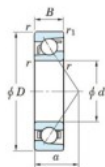

Deep groove ball bearing single row 7248-FY-JTEKT - 7248-FY-JTEKT

<https://www.123bearing.eu/bearing-housing/deep-groove-bearing/single-row/7248-fy-jtekt>

Boundary dimensions

Single row angular bearing

Bearing No.	Boundary dimensions(mm)					Basic load ratings(kN)		Fatigue load limit(kN)		factor	Limiting speed(min-1) (Grease lub.)
	d	D	B	r(mm)	r1(mm)	Cr	C0r	Cu	C0u		
7248 FY	240	440	72	4	1.5	504	595	16.7	-	-	1500

PRODUCT FEATURES

Brand	JTEKT
N° Ean13	3616060643858
Inside diameter	240 mm
Inside diameter	9.449" inch
Outside diameter	440 mm
Outside diameter	17.323" inch
Thickness	72 mm
Thickness	2.835" inch
Limiting speed	1500 rpm
Dynamic load	504 kN
Static load	595 kN
Packaging	1