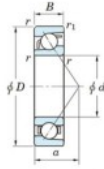

Deep groove ball bearing single row 7052-B-FY-JTEKT - 7052-B-FY-JTEKT

<https://www.123bearing.eu/bearing-housing/deep-groove-bearing/single-row/7052-b-fy-jtekt>

Boundary dimensions

Single row angular bearing

Bearing No.	Boundary dimensions(mm)					Basic load ratings(kN)		Fatigue load limit(kN)		factor	Limiting speeds(min-1) Grease lub.
	d	D	B	r(max)	r1(max)	Cr	Co	Cu	f0		
7052B FY	260	400	65	4	1.5	364	431	12.2	-	-	1100

PRODUCT FEATURES

Brand	JTEKT
N° Ean13	3616060643865
Inside diameter	260 mm
Outside diameter	400 mm
Thickness	65 mm
Limiting speed	1100 rpm
Dynamic load	364 kN
Static load	431 kN
Packaging	1

contact@123bearing.eu