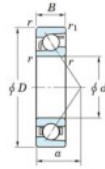

Deep groove ball bearing single row 7056-B-FY-JTEKT - 7056-B-FY-JTEKT

<https://www.123bearing.eu/bearing-housing/deep-groove-bearing/single-row/7056-b-fy-jtekt>

Boundary dimensions

Single row angular bearing

Bearing No.	Boundary dimensions(mm)						Basic load ratings(kN)		Fatigue load limit(kN)		Limiting speed(min-1) Grease lub.
	d	D	B	r1(max)	r2(max)	Cr	C0r	Cu	fu		
7056B FY	280	420	65	4	1.5	384	453	13.1	-	1100	

PRODUCT FEATURES

Brand	JTEKT
N° Ean13	3616060643889
Inside diameter	280 mm
Outside diameter	420 mm
Thickness	65 mm
Limiting speed	1100 rpm
Dynamic load	384 kN
Static load	453 kN
Packaging	1

contact@123bearing.eu