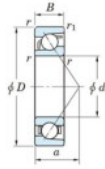

Deep groove ball bearing single row 7056-FY-JTEKT - 7056-FY-JTEKT

<https://www.123bearing.eu/bearing-housing/deep-groove-bearing/single-row/7056-fy-jtekt>

Boundary dimensions

Single row angular bearing

Bearing No.	Boundary dimensions(mm)					Basic load ratings(kN)		Fatigue load limit(kN)		factor	Limiting speeds(min-1) Grease lub.
	d	D	B	r(mm)	r1(mm)	Cr	Cor	Cu	10		
7056 FY	280	420	65	4	1.5	415	507	14	-		1400

PRODUCT FEATURES

Brand	JTEKT
N° Ean13	3616060643896
Inside diameter	280 mm
Outside diameter	420 mm
Thickness	65 mm
Limiting speed	1400 rpm
Dynamic load	415 kN
Static load	507 kN
Packaging	1

contact@123bearing.eu