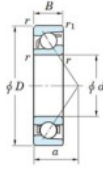

Deep groove ball bearing single row 7060-B-FY-JTEKT - 7060-B-FY-JTEKT

<https://www.123bearing.eu/bearing-housing/deep-groove-bearing/single-row/7060-b-fy-jtekt>

Boundary dimensions

Single row angular bearing

Bearing No.	Boundary dimensions(mm)					Basic load ratings(kN)		Fatigue load limit(kN)		factor	Limiting speeds(min-1) Grease lub.
	d	D	B	r(max)	r1(min)	Cr	C0r	Cu	U0		
7060B FY	300	460	74	4	1.5	478	613	16.3	-	-	960

PRODUCT FEATURES

Brand	JTEKT
N° Ean13	3616060643902
Inside diameter	300 mm
Outside diameter	460 mm
Thickness	74 mm
Limiting speed	960 rpm
Dynamic load	478 kN
Static load	613 kN
Packaging	1

contact@123bearing.eu