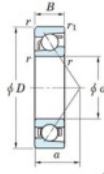

Deep groove ball bearing single row 7060-FY-JTEKT - 7060-FY-JTEKT

<https://www.123bearing.eu/bearing-housing/deep-groove-bearing/single-row/7060-fy-jtekt>

Boundary dimensions

Single row angular bearing

Bearing No.	Boundary dimensions(mm)					Basic load ratings(kN)		Fatigue load limit(kN)		factor	Limiting speed(min ⁻¹) Grease Lub.
	d	D	B	r1(mm)	r1(mm)	Cr	Cor	Cu	U0		
7060 FY	300	460	74	4	1.5	533	680	18	-	-	1300

PRODUCT FEATURES

Brand	JTEKT
N° Ean13	3616060644015
Inside diameter	300 mm
Outside diameter	460 mm
Thickness	74 mm
Limiting speed	1300 rpm
Dynamic load	533 kN
Static load	680 kN
Packaging	1

contact@123bearing.eu