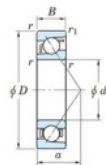

## Deep groove ball bearing single row 7068-FY-JTEKT - 7068-FY-JTEKT

<https://www.123bearing.eu/bearing-housing/deep-groove-bearing/single-row/7068-fy-jtekt>

Boundary dimensions

123 BEARING

Bearing No.	Boundary dimensions(mm)					Basic load ratings(kN)		Fatigue load limit(kN)		factor	Limiting speeds(min-1) (Grease lub.)
	d	D	B	r1(max)	r2(max)	Cr	Cor	Cr	Cor		
7068 FY	340	520	82	5	2	628	861	21.4	-	-	1100

### PRODUCT FEATURES

Brand	JTEKT
N° Ean13	3616060644053
Inside diameter	340 mm
Outside diameter	520 mm
Thickness	82 mm
Limiting speed	1100 rpm
Dynamic load	628 kN
Static load	861 kN
Packaging	1

[contact@123bearing.eu](mailto:contact@123bearing.eu)