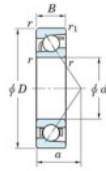

Deep groove ball bearing single row 7072-B-FY-JTEKT - 7072-B-FY-JTEKT

<https://www.123bearing.eu/bearing-housing/deep-groove-bearing/single-row/7072-b-fy-jtekt>

Boundary dimensions

Single row angular bearing

Bearing No.	Boundary dimensions (mm)						Basic load ratings (kN)		Fatigue load factor		Limiting speed (min ⁻¹)
	d	D	B	r (mm)	r1 (mm)	Cr	C0r	Cu	f0	Grease lub.	
7072B FY	360	540	82	5	2	577	824	20.1	-	750	

PRODUCT FEATURES

Brand	JTEKT
N° Ean13	3616060644060
Inside diameter	360 mm
Outside diameter	540 mm
Thickness	82 mm
Limiting speed	750 rpm
Dynamic load	577 kN
Static load	824 kN
Packaging	1

contact@123bearing.eu