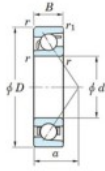

Deep groove ball bearing single row 7076-B-FY-JTEKT - 7076-B-FY-JTEKT

<https://www.123bearing.eu/bearing-housing/deep-groove-bearing/single-row/7076-b-fy-jtekt>

Boundary dimensions

Single row angular bearing

Bearing No.	Boundary dimensions(mm)					Basic load ratings(kN)		Fatigue load limit(kN)		factor f0	Limiting speed(min-1) Grease lub.
	d	D	B	r1(mm)	r2(mm)	Cr	C0r	C0			
7076B FY	380	560	82	5	2	590	870	20.7	-	-	700

PRODUCT FEATURES

Brand	JTEKT
N° Ean13	3616060644084
Inside diameter	380 mm
Outside diameter	560 mm
Thickness	82 mm
Limiting speed	700 rpm
Dynamic load	590 kN
Static load	870 kN
Packaging	1

contact@123bearing.eu