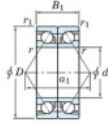

Deep groove ball bearing single row 7300-DB-JTEKT - 7300-DB-JTEKT

<https://www.123bearing.eu/bearing-housing/deep-groove-bearing/single-row/7300-db-jtekt>

Boundary dimensions

Bearing No.	Boundary dimensions(mm)					Basic load ratings(kN)		Fatigue load factor		Limiting speeds(min-1)
	d	D	B	r1(max)	r1(min)	Cv	C0r	lim1(kN)	lim2	Grease lub
7300DB	10	35	22	0.6	0.3	18.9	8.6	0.68	-	16000

PRODUCT FEATURES

Brand	JTEKT
N° Ean13	3616060644152
Inside diameter	10 mm
Outside diameter	35 mm
Thickness	22 mm
Limiting speed	16000 rpm
Dynamic load	18.9 kN
Static load	8.6 kN
Packaging	1

contact@123bearing.eu

+33 359 36 04 90

CRT4 de Lesquin 60 Rue Du Haut De Sainghin 59273 Fretin FRANCE