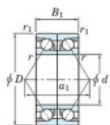

Deep groove ball bearing single row 7201-CDB-JTEKT - 7201-CDB-JTEKT

<https://www.123bearing.eu/bearing-housing/deep-groove-bearing/single-row/7201-cdb-jtekt>

Boundary dimensions

Bearing No.	Boundary dimensions (mm)						Basic load ratings (kN)		Fatigue load factor	Limiting speeds (min-1)
	d	D	B	r1 (mm)	r2 (mm)	Cr	C0r	lim (kN)		
7201CDB	12	32	20	0.6	0.3	17.2	8.55	0.67	12.5	Groove 1.6 24000

PRODUCT FEATURES

Brand	JTEKT
N° Ean13	3616060644190
Inside diameter	12 mm
Outside diameter	32 mm
Thickness	20 mm
Limiting speed	24000 rpm
Dynamic load	17.2 kN
Static load	8.55 kN
Packaging	1

contact@123bearing.eu

+33 359 36 04 90

CRT4 de Lesquin 60 Rue Du Haut De Sainghin 59273 Fretin FRANCE