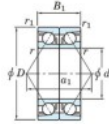

Deep groove ball bearing single row 7202-BDB-JTEKT - 7202-BDB-JTEKT

<https://www.123bearing.eu/bearing-housing/deep-groove-bearing/single-row/7202-bdb-jtekt>

Boundary dimensions

Bearing No.	Boundary dimensions (mm)					Basic load ratings (kN)		Fatigue load limit (kN)	Factor	Limiting speeds (min-1)
	d	D	B	r1 (mm)	r2 (mm)	Cr	Cor			
7202BDB	15	35	22	0.6	0.3	15.1	7.85	0.52	80	Grease lub 11000

PRODUCT FEATURES

Brand	JTEKT
N° Ean13	4549250192470
Inside diameter	15 mm
Outside diameter	35 mm
Thickness	22 mm
Limiting speed	11000 rpm
Dynamic load	15.1 kN
Static load	7.85 kN
Packaging	1

contact@123bearing.eu

+33 359 36 04 90

CRT4 de Lesquin 60 Rue Du Haut De Sainghin 59273 Fretin FRANCE