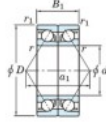

Deep groove ball bearing single row 7202-DB-JTEKT - 7202-DB-JTEKT

<https://www.123bearing.eu/bearing-housing/deep-groove-bearing/single-row/7202-db-jtekt>

Boundary dimensions

Bearing No.	Boundary dimensions(mm)					Basic load ratings(kN)		Fatigue	factor	Limiting speeds(min-1)
	d	D	B	r1(mm)	r2(mm)	C_r	C_{0r}	load limit(kN)		
7202DB	15	35	22	0.6	0.3	16.4	8.55	0.6	-	15000

PRODUCT FEATURES

Brand	JTEKT
N° Ean13	4549250192623
Inside diameter	15 mm
Outside diameter	35 mm
Thickness	22 mm
Limiting speed	15000 rpm
Dynamic load	16.4 kN
Static load	8.55 kN
Packaging	1

contact@123bearing.eu

+33 359 36 04 90

CRT4 de Lesquin 60 Rue Du Haut De Sainghin 59273 Fretin FRANCE