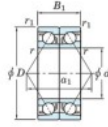

Deep groove ball bearing single row 7202-CDB-JTEKT - 7202-CDB-JTEKT

<https://www.123bearing.eu/bearing-housing/deep-groove-bearing/single-row/7202-cdb-jtekt>

Boundary dimensions

Bearing No.	Boundary dimensions(mm)					Basic load ratings(kN)		Fatigue load factor		Limiting speeds(min-1)
	d	D	B	r1(mm)	r2(mm)	Cr	C0r	lim1(kN)	lim2	
7202CDB	15	35	22	0.6	0.3	17.6	9.15	0.68	13.3	Grease Lub. 20000

PRODUCT FEATURES

Brand	JTEKT
N° Ean13	3616060644237
Inside diameter	15 mm
Outside diameter	35 mm
Thickness	22 mm
Limiting speed	20000 rpm
Dynamic load	17.6 kN
Static load	9.15 kN
Packaging	1

contact@123bearing.eu

+33 359 36 04 90

CRT4 de Lesquin 60 Rue Du Haut De Sainghin 59273 Fretin FRANCE