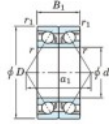

Deep groove ball bearing single row 7303-CDB-JTEKT - 7303-CDB-JTEKT

<https://www.123bearing.eu/bearing-housing/deep-groove-bearing/single-row/7303-cdb-jtekt>

Boundary dimensions

Bearing No.	Boundary dimensions (mm)					Basic load ratings (kN)		Fatigue load factor		Limiting speeds (min⁻¹)
	d	D	B	r1 (mm)	r2 (mm)	C_r	C_{0r}	f₀	f₁	Grease Lub.
7303CDB	17	47	28	1	0.6	32.2	16.8	1.3	12.6	16000

PRODUCT FEATURES

Brand	JTEKT
N° Ean13	3616060644299
Inside diameter	17 mm
Outside diameter	47 mm
Thickness	28 mm
Limiting speed	16000 rpm
Dynamic load	32.2 kN
Static load	16.8 kN
Packaging	1

contact@123bearing.eu

+33 359 36 04 90

CRT4 de Lesquin 60 Rue Du Haut De Sainghin 59273 Fretin FRANCE