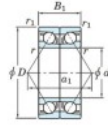

Deep groove ball bearing single row 7204-BDB-JTEKT - 7204-BDB-JTEKT

<https://www.123bearing.eu/bearing-housing/deep-groove-bearing/single-row/7204-bdb-jtekt>

Boundary dimensions

Bearing No.	Boundary dimensions (mm)					Basic load ratings (kN)		Fatigue load factor	Limiting speeds (min-1)
	d	D	B	r1 (mm)	r2 (mm)	C_r	C_{0r}		
7204DB	20	47	28	1	0.6	31.2	18.3	1.25	- Grease lub 11000

PRODUCT FEATURES

Brand	JTEKT
N° Ean13	4549250193095
Inside diameter	20 mm
Outside diameter	47 mm
Thickness	28 mm
Limiting speed	8000 rpm
Dynamic load	28.6 kN
Static load	16.8 kN
Packaging	1

contact@123bearing.eu

+33 359 36 04 90

CRT4 de Lesquin 60 Rue Du Haut De Sainghin 59273 Fretin FRANCE