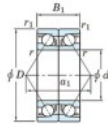

Deep groove ball bearing single row 7204-CDB-JTEKT - 7204-CDB-JTEKT

<https://www.123bearing.eu/bearing-housing/deep-groove-bearing/single-row/7204-cdb-jtekt>

Boundary dimensions

Bearing No.	Boundary dimensions(mm)					Basic load ratings(kN)		Fatigue load factor		Limiting speeds(min-1)
	d	D	B	r1(mm)	r2(mm)	Cr	C0r	Ca	Ca0	Grease lub.
7204CDB	20	47	28	1	0.6	33.4	19.6	1.45	13.4	15000

PRODUCT FEATURES

Brand	JTEKT
N° Ean13	3616060644336
Inside diameter	20 mm
Inside diameter	0.787" inch
Outside diameter	47 mm
Outside diameter	1.85" inch
Thickness	28 mm
Thickness	1.102" inch
Limiting speed	15000 rpm
Dynamic load	33.4 kN
Static load	19.6 kN
Packaging	1

contact@123bearing.eu

+33 359 36 04 90

CRT4 de Lesquin 60 Rue Du Haut De Sainghin 59273 Fretin FRANCE