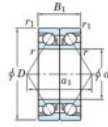

Deep groove ball bearing single row 7305-BDB-JTEKT - 7305-BDB-JTEKT

<https://www.123bearing.eu/bearing-housing/deep-groove-bearing/single-row/7305-bdb-jtekt>

Boundary dimensions

Bearing No.	Boundary dimensions(mm)						Basic load ratings(kN)		Fatigue	factor	Limiting speeds(min-1)
	d	D	B	r1(max)	r2(max)	Cr	CoC	lim(kN)			
7305BDB	25	62	34	1.1	0.6	49.5	29.2	2	-	Grease lub 6600	

PRODUCT FEATURES

Brand	JTEKT
N° Ean13	4549250199059
Inside diameter	25 mm
Outside diameter	62 mm
Thickness	34 mm
Limiting speed	6600 rpm
Dynamic load	49.5 kN
Static load	29.2 kN
Packaging	1

contact@123bearing.eu

+33 359 36 04 90

CRT4 de Lesquin 60 Rue Du Haut De Sainghin 59273 Fretin FRANCE