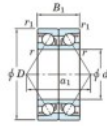

Deep groove ball bearing single row 7305-DB-JTEKT - 7305-DB-JTEKT

<https://www.123bearing.eu/bearing-housing/deep-groove-bearing/single-row/7305-db-jtekt>

Boundary dimensions

Bearing No.	Boundary dimensions(mm)						Basic load ratings(kN)		Fatigue load factor	Limiting speeds(min-1)
	d	D	B	r1(min)	d1(max)	Cr	C0r	C0	IG	Grease lub.
7305DB	25	62	34	1.1	0.6	53.6	31.6	2.35	-	8800

PRODUCT FEATURES

Brand	JTEKT
N° Ean13	4549250199158
Inside diameter	25 mm
Inside diameter	0.984" inch
Outside diameter	62 mm
Outside diameter	2.441" inch
Thickness	34 mm
Thickness	1.339" inch
Limiting speed	8800 rpm
Dynamic load	53.6 kN
Static load	31.6 kN
Packaging	1

contact@123bearing.eu

+33 359 36 04 90

CRT4 de Lesquin 60 Rue Du Haut De Sainghin 59273 Fretin FRANCE