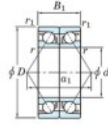

Deep groove ball bearing single row 7305-CDB-JTEKT - 7305-CDB-JTEKT

<https://www.123bearing.eu/bearing-housing/deep-groove-bearing/single-row/7305-cdb-jtekt>

Boundary dimensions

Bearing No.	Boundary dimensions(mm)						Basic load ratings(kN)		Fatigue load limit(kN) C_{10}	factor f_0	Limiting speeds(min-1)
	d	D	B	r_1(mm)	r_2(mm)	r(mm)	C_r	C_{0r}			
7305CDB	25	62	34	1.1	0.6		57	33.7	2.65	12.8	12000

PRODUCT FEATURES

Brand	JTEKT
N° Ean13	4549250221392
Inside diameter	25 mm
Outside diameter	62 mm
Thickness	34 mm
Limiting speed	12000 rpm
Dynamic load	57 kN
Static load	33.7 kN
Packaging	1

contact@123bearing.eu

+33 359 36 04 90

CRT4 de Lesquin 60 Rue Du Haut De Sainghin 59273 Fretin FRANCE