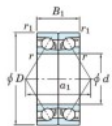

Deep groove ball bearing single row 7405-DB-JTEKT - 7405-DB-JTEKT

<https://www.123bearing.eu/bearing-housing/deep-groove-bearing/single-row/7405-db-jtekt>

Boundary dimensions

Bearing No.	Boundary dimensions (mm)						Basic load ratings (kN)		Fatigue load limit (kN)	factor	Limiting speeds (min-1)
	d	D	B	r (mm)	r1 (mm)	r2 (mm)	Cr	C0r			
7405DB	25	80	42	1.5	1		86.6	51.5	4	-	5100

PRODUCT FEATURES

Brand	JTEKT
N° Ean13	3616060644442
Inside diameter	25 mm
Outside diameter	80 mm
Thickness	42 mm
Limiting speed	5100 rpm
Dynamic load	86.6 kN
Static load	51.5 kN
Packaging	1

contact@123bearing.eu

+33 359 36 04 90

CRT4 de Lesquin 60 Rue Du Haut De Sainghin 59273 Fretin FRANCE