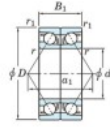

Deep groove ball bearing single row 7206-DB-JTEKT - 7206-DB-JTEKT

<https://www.123bearing.eu/bearing-housing/deep-groove-bearing/single-row/7206-db-jtekt>

Boundary dimensions

Bearing No.	Boundary dimensions(mm)						Basic load ratings(kN)		Fatigue load factor	Limiting speeds(min-1)
	d	D	B	r1(min)	r2(min)	C_r	C_{0r}	lim(kN)	lim	
7206DB	30	62	32	1	0.6	45.7	29.7	1.95	-	8000

PRODUCT FEATURES

Brand	JTEKT
N° Ean13	4549250194030
Inside diameter	30 mm
Outside diameter	62 mm
Thickness	32 mm
Limiting speed	8000 rpm
Dynamic load	45.7 kN
Static load	29.7 kN
Packaging	1

contact@123bearing.eu

+33 359 36 04 90

CRT4 de Lesquin 60 Rue Du Haut De Sainghin 59273 Fretin FRANCE